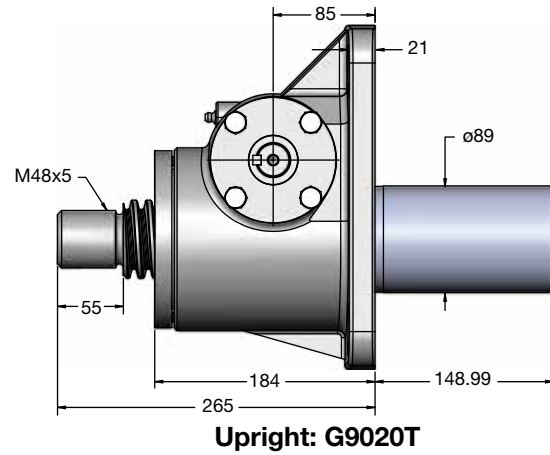

METRIC MACHINE SCREW ACTUATORS

200 kN CAPACITY

65mm O.D. x 12mm Lead Lifting Screws