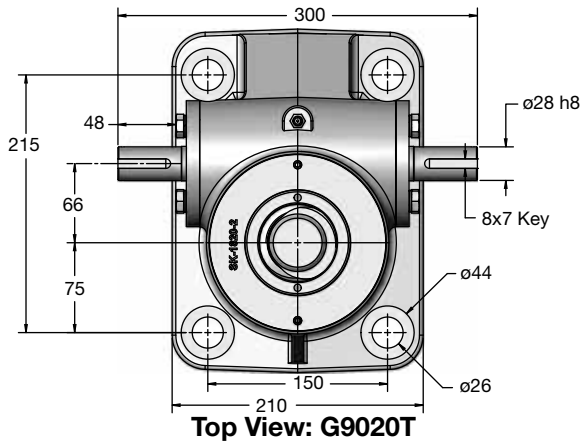

METRIC MACHINE SCREW ACTUATORS

200 kN CAPACITY

65mm O.D. x 12mm Lead Lifting Screws