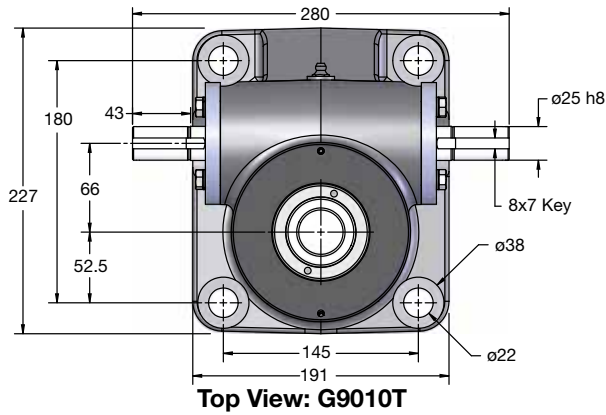

METRIC MACHINE SCREW ACTUATORS

100 kN CAPACITY

52mm O.D. x 912m Lead Lifting Screws