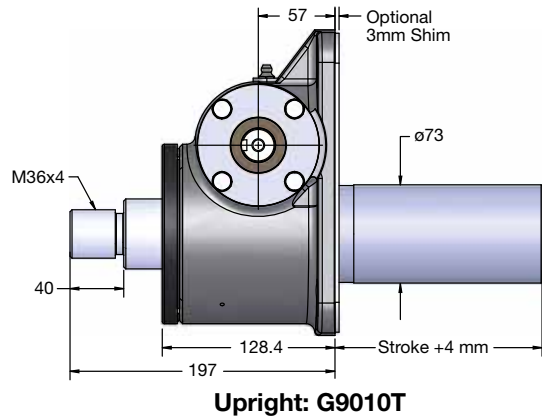

METRIC MACHINE SCREW ACTUATORS

100 kN CAPACITY

52mm O.D. x 912m Lead Lifting Screws